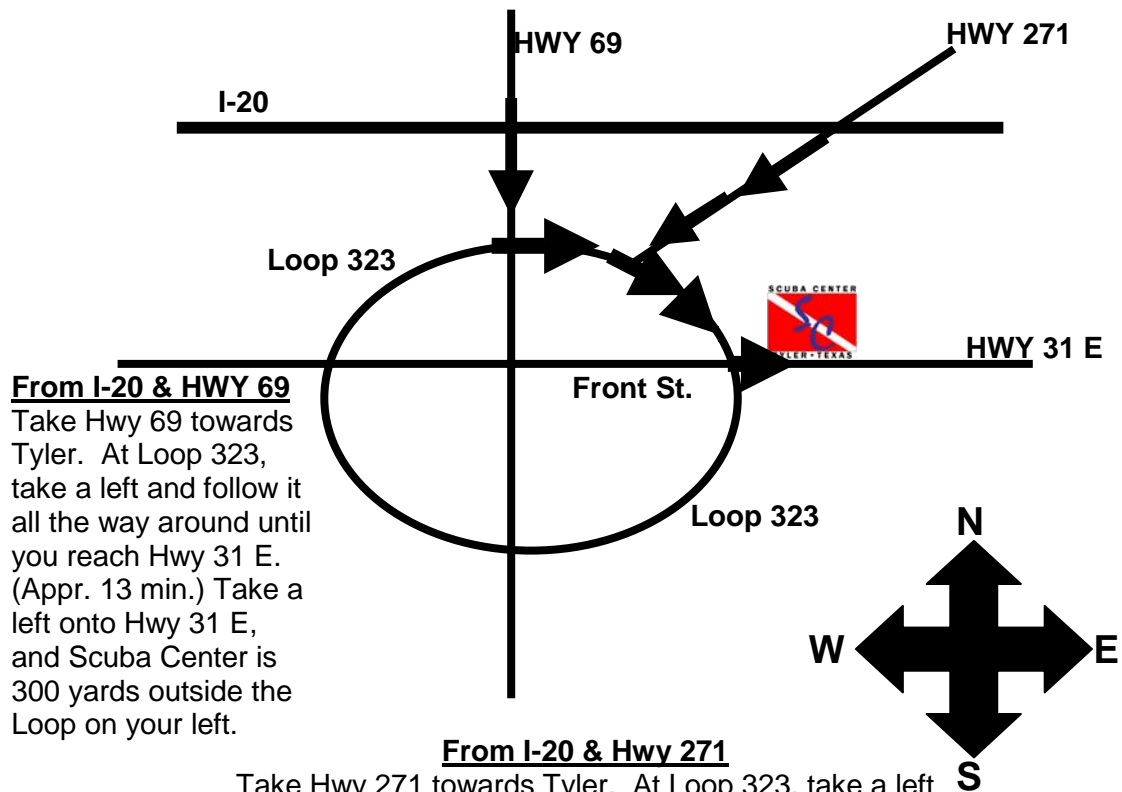

Directions To Scuba Center (903) 595-2703

From I-20 & HWY 69

Take Hwy 69 towards Tyler. At Loop 323, take a left and follow it all the way around until you reach Hwy 31 E. (Appr. 13 min.) Take a left onto Hwy 31 E, and Scuba Center is 300 yards outside the Loop on your left.

From I-20 & Hwy 271

Take Hwy 271 towards Tyler. At Loop 323, take a left and follow the loop all the way around until you reach Hwy 31 E. Take a left onto Hwy 31 E, and Scuba Center is 300 Yards outside the Loop on your left.